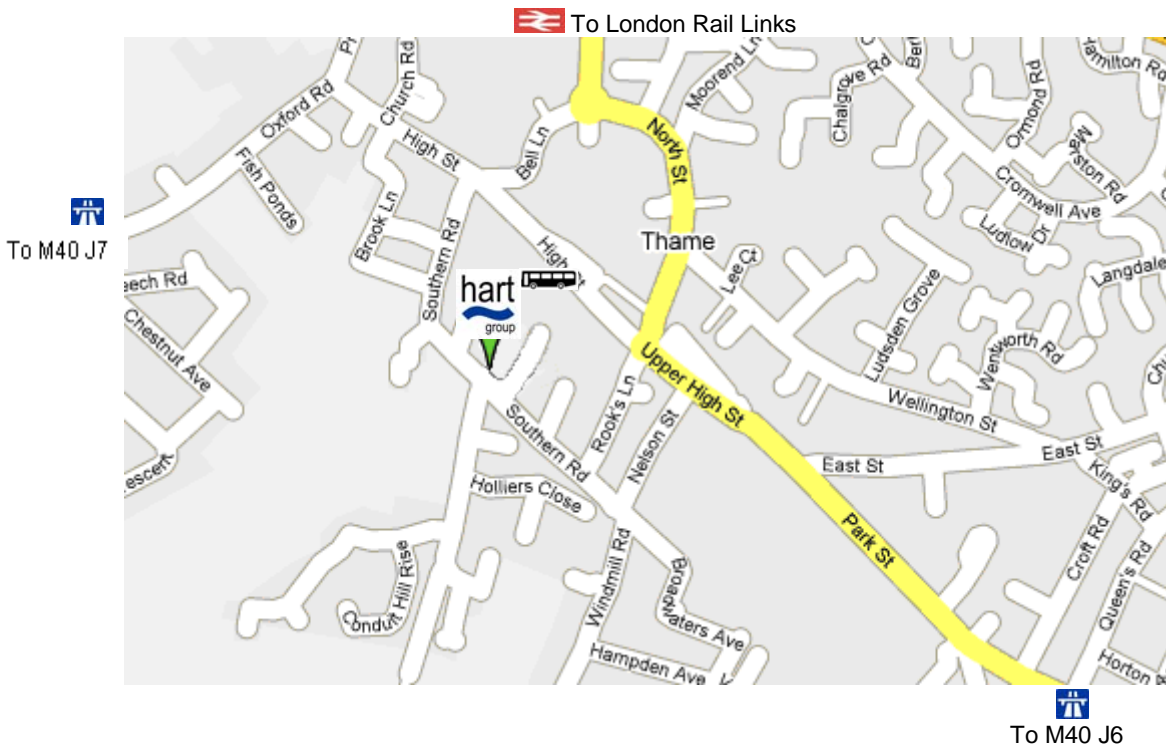

Hart Group & Hart Nurse Ltd are in Thame, Oxfordshire

OFFICE & CAR PARKING:

TRANSPORT LINKS:

The Old Coach House
Southern Road
Thame
Oxfordshire
OX9 2ED

Haddenham and Thame Parkway – 2.7 miles
For: London Marylebone, from 42 minutes, 4 per hr
For: Birmingham, from 1hr 20mins, 4 per hr

M40 J6
For: London, Heathrow Airport, Gatwick Airport

M40 J7
For: Birmingham & the North

No. 280/261 bus stop – 250 metres
For: Oxford (37 mins), Aylesbury (35 mins)